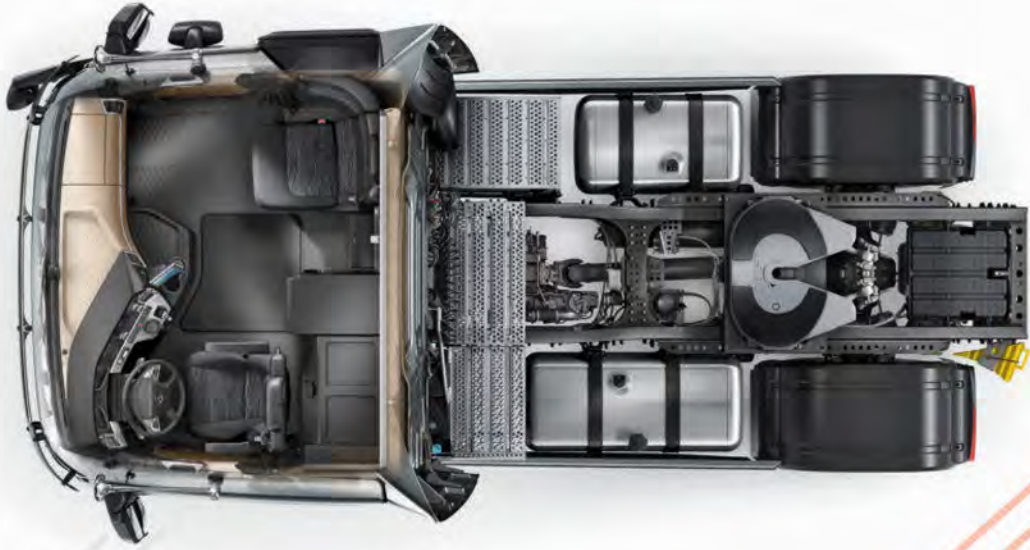

TRIBRO®
TRUCK COMPONENTS

**EUROTECH - EUROSTAR
EUROCARGO - STRALIS
TRAKKER**

*"ONLINE KATALOG İÇİN LÜTFEN BİZİMLE
İLETİŞİME GEÇİN"*

*"PLEASE CONTACT YOUR SALES REPRESENTATIVE
FOR ONLINE CATALOGUE"*